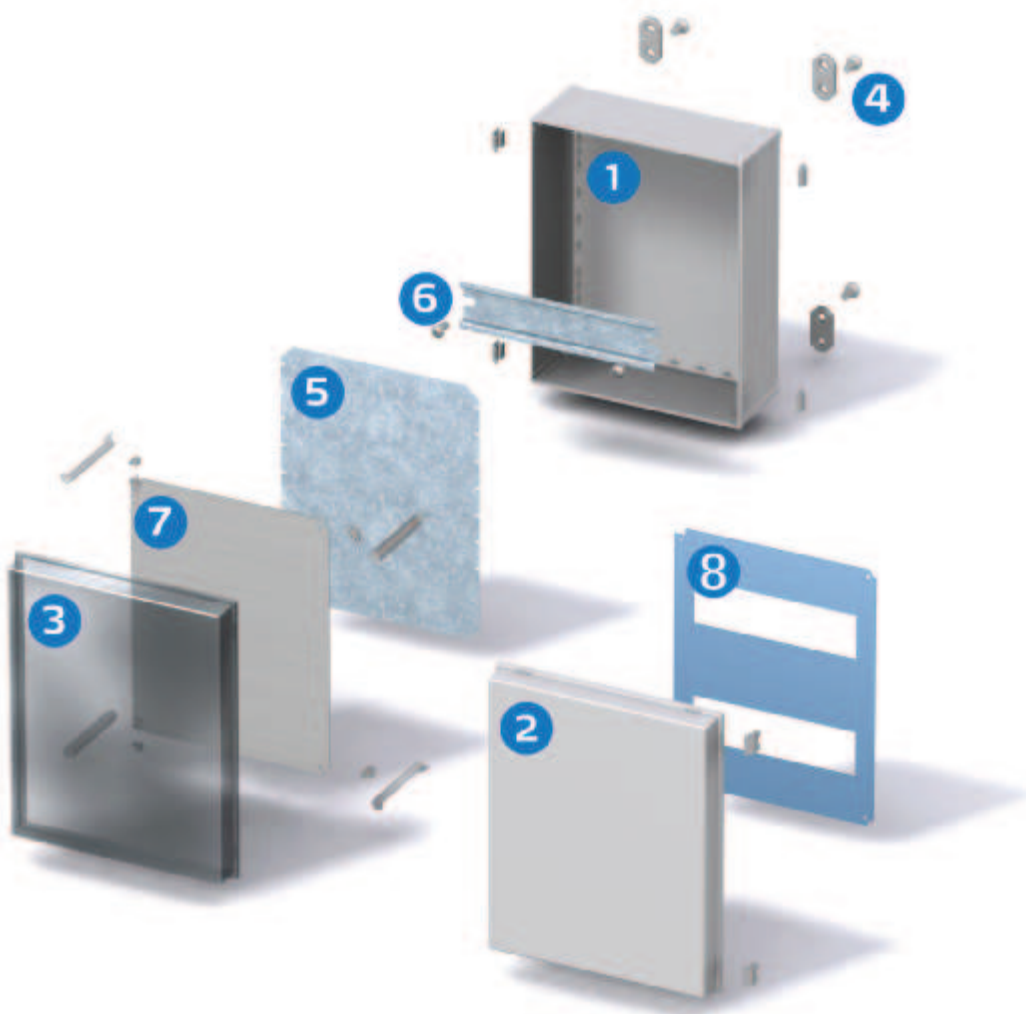

Fibox CAB PC/ABS

Withstands sudden impacts

If you need major impact resistance, then CAB may be the enclosure for you. Think of the harshest and most demanding environments – CAB will not let you down. It will resist weathering and take the knocks better than steel. A wide selection is available.

Impact-resistant material.

Enclosure

- 1 Enclosure base
- 2 Cover, grey incl. PUR gasket
- 3 Cover, transparent
- Hinges on the long/short side

Accessories

- 4 Fastening lugs, 4 pcs. incl. screws
- Hinge set for CAB/Quick, corner plug
- 5 Mounting plate, electro-galvanised steel
- 6 DIN rail TS 35
- 7 Pivotal front plate, aluminium with mounting kit
- 8 Front plate has flexible opening and depth mounting options.