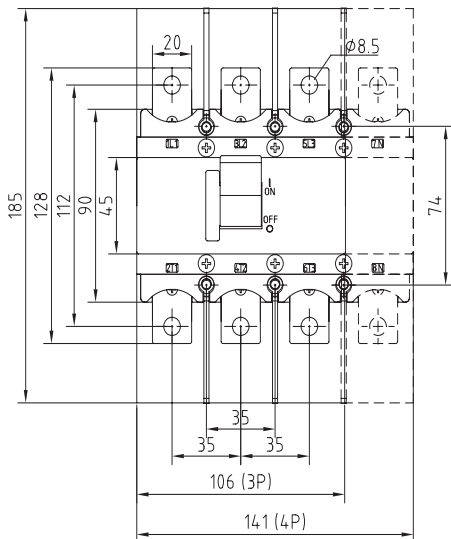

TOGGLE SWITCHES, KUE SERIES ADAPTER DIMENSIONS

LOAD BREAK SWITCHES 125-160 A TOGGLE SWITCHES, EVA SERIES

- Compact size
- 3-pole
- Switch technology by means of silver contacts ensures safe and durable operation
- Includes front plate K/EVA
- Available with red toggle (R) or with yellow front plate and red toggle (Y/R)

Type	400 V AC-21	400 V AC-22	400 V AC-23	400 V 415 V	AC-23	690 V	EAN-Code	Weight kg
	415 V 690 V	415 V 690 V						
	I_e / A	I_e / A	I_e / A	P / kW	I_e / A	P / kW		
EVA 3125+K/EVA	160 A	125 A	100 A	45 kW	80 A	55 kW	6419410202517	0.51
EVA 3160+K/EVA	200 A	160 A	125 A	75 kW	125 A	90 kW	6419410203019	0.51
EVA 3125+K/EVA R	160 A	125 A	100 A	45 kW	80 A	55 kW	6419410202524	0.51
EVA 3160+K/EVA R	200 A	160 A	125 A	75 kW	125 A	90 kW	6419410203026	0.51
EVA 3125+K/EVA Y/R	160 A	125 A	100 A	45 kW	80 A	55 kW	6419410202531	0.51
EVA 3160+K/EVA Y/R	200 A	160 A	125 A	75 kW	125 A	90 kW	6419410203033	0.51

LOAD BREAK SWITCHES 200-250 A TOGGLE SWITCHES, EVA SERIES

- Compact size
- 3-pole and 4-pole
- Switch technology by means of silver contacts ensures a long life expectancy and safe use in demanding conditions
- Available with terminal covers and phase barriers (LS/VS)
- Available with red toggle (R)