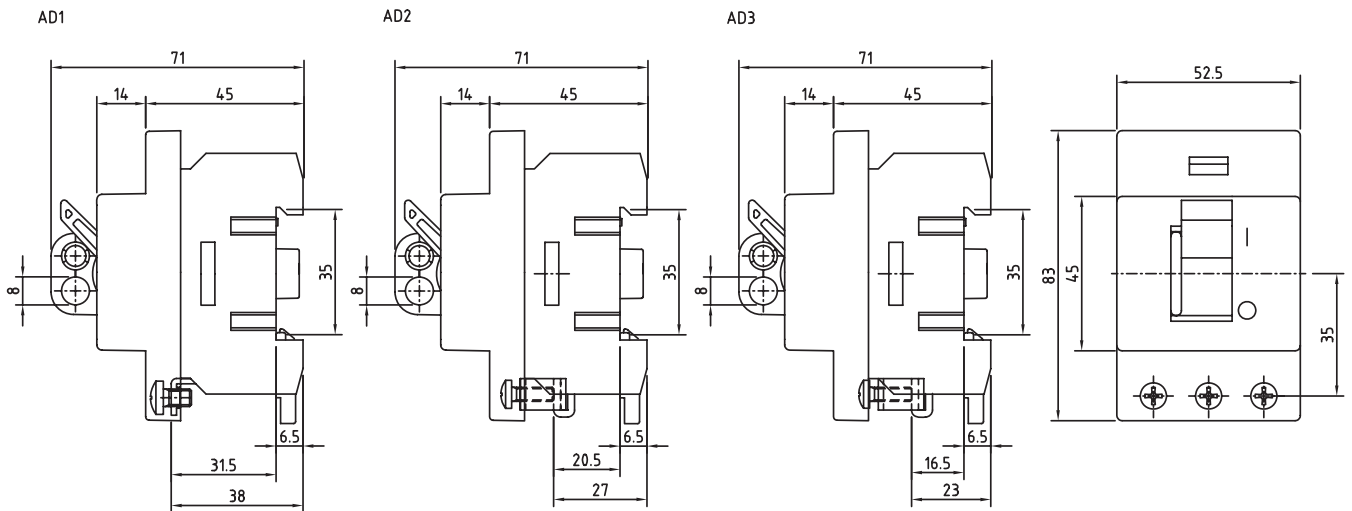

LOAD BREAK SWITCHES 16-125 A TOGGLE SWITCHES, KUE SERIES

- Compact size
- DIN-rail mounting
- 3-pole
- Switch technology by means of silver contacts ensures safe and durable operation
- Available with adapter to connect the switch to a three-phase section rail. Three different connections heights (see next page for dimensions)
- Available with yellow front plate and red toggle: Add Y/R at the end of the product type when ordering

TOGGLE SWITCHES, KUE SERIES ADAPTER DIMENSIONS

LOAD BREAK SWITCHES 125-160 A TOGGLE SWITCHES, EVA SERIES

- Compact size
- 3-pole
- Switch technology by means of silver contacts ensures safe and durable operation
- Includes front plate K/EVA
- Available with red toggle (R) or with yellow front plate and red toggle (Y/R)

LOAD BREAK SWITCHES 200-250 A TOGGLE SWITCHES, EVA SERIES

- Compact size
- 3-pole and 4-pole
- Switch technology by means of silver contacts ensures a long life expectancy and safe use in demanding conditions
- Available with terminal covers and phase barriers (LS/VS)
- Available with red toggle (R)