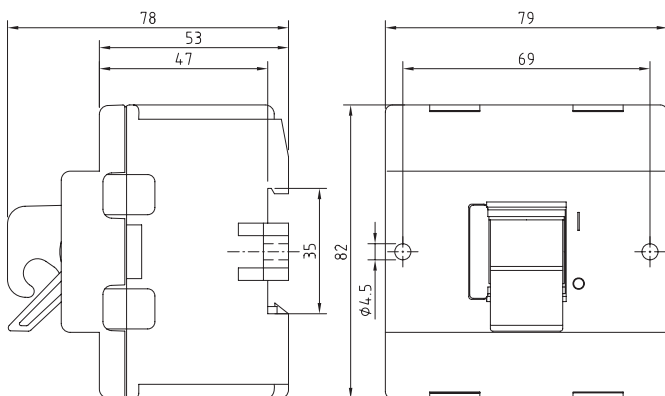

LOAD BREAK SWITCHES 16-125 A TOGGLE SWITCHES, KUE SERIES

- Compact size
- DIN-rail mounting
- 3-pole
- Switch technology by means of silver contacts ensures safe and durable operation
- Available with adapter to connect the switch to a three-phase section rail. Three different connections heights (see next page for dimensions)
- Available with yellow front plate and red toggle: Add Y/R at the end of the product type when ordering

TOGGLE SWITCHES, KUE SERIES ADAPTER DIMENSIONS

LOAD BREAK SWITCHES 125-160 A TOGGLE SWITCHES, EVA SERIES

- Compact size
- 3-pole
- Switch technology by means of silver contacts ensures safe and durable operation
- Includes front plate K/EVA
- Available with red toggle (R) or with yellow front plate and red toggle (Y/R)