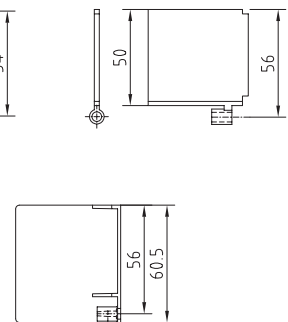

LOAD BREAK SWITCHES 200-250 A TOGGLE SWITCHES, EVA SERIES

- Compact size
- 3-pole and 4-pole
- Switch technology by means of silver contacts ensures a long life expectancy and safe use in demanding conditions
- Available with terminal covers and phase barriers (LS/VS)
- Available with red toggle (R)

Terminal cover

Phase barrier

Type	AC-21	AC-22	AC-23	400 V 415 V P / kW	EAN-Code	Weight kg
	400 V 415 V I _e / A	400 V 415 V I _e / A	I _e / A			
3-pole						
EVA 3200	200 A	200 A	160 A	75 kW	6419410203156	0.9
EVA 3250	250 A	250 A	200 A	90 kW	6419410203200	0.9
EVA 3200 R	200 A	200 A	160 A	75 kW	6419410203163	0.9
EVA 3250 R	250 A	250 A	200 A	90 kW	6419410203217	0.9
EVA 3200 LS/VS	200 A	200 A	160 A	75 kW	6419410203170	0.9
EVA 3250 LS/VS	250 A	250 A	200 A	90 kW	6419410203224	0.9
EVA 3200 R LS/VS	200 A	200 A	160 A	75 kW	6419410203187	0.9
EVA 3250 R LS/VS	250 A	250 A	200 A	90 kW	6419410203321	0.9
4-pole						
EVA 4200	200 A	200 A	160 A	75 kW	6419410203262	1.1
EVA 4250	250 A	250 A	200 A	90 kW	6419410203309	1.1
EVA 4200 R	200 A	200 A	160 A	75 kW	6419410203279	1.1
EVA 4250 R	250 A	250 A	200 A	90 kW	6419410203316	1.1
EVA 4200 LS/VS	200 A	200 A	160 A	75 kW	6419410203286	1.2
EVA 4250 LS/VS	250 A	250 A	200 A	90 kW	6419410203323	1.2
EVA 4200 R LS/VS	200 A	200 A	160 A	75 kW	6419410203293	1.2
EVA 4250 R LS/VS	250 A	250 A	200 A	90 kW	6419410203330	1.2