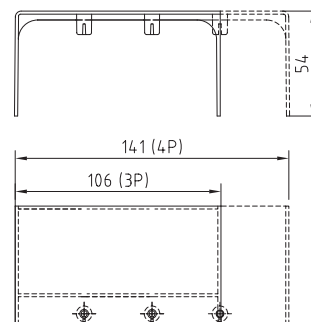

Terminal cover