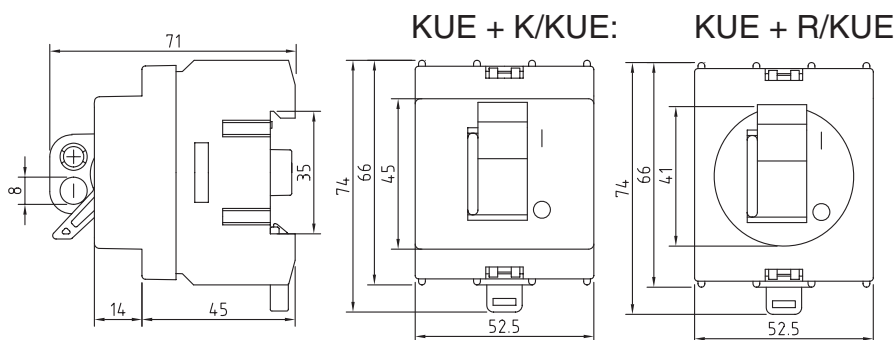

LOAD BREAK SWITCHES 16-125 A TOGGLE SWITCHES, KUE SERIES

- Compact size
- DIN-rail mounting
- 3-pole
- Switch technology by means of silver contacts ensures safe and durable operation
- Available with adapter to connect the switch to a three-phase section rail. Three different connections heights (see next page for dimensions)
- Available with yellow front plate and red toggle: Add Y/R at the end of the product type when ordering

TOGGLE SWITCHES, KUE SERIES ADAPTER DIMENSIONS

LOAD BREAK SWITCHES 125-160 A TOGGLE SWITCHES, EVA SERIES

- Compact size
- 3-pole
- Switch technology by means of silver contacts ensures safe and durable operation
- Includes front plate K/EVA
- Available with red toggle (R) or with yellow front plate and red toggle (Y/R)