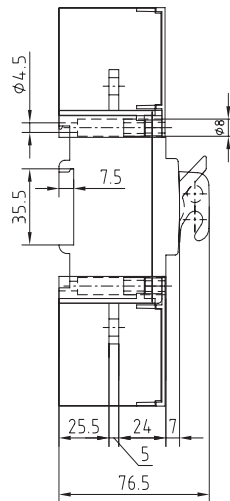

LOAD BREAK SWITCHES 200-250 A TOGGLE SWITCHES, EVA SERIES

- Compact size
- 3-pole and 4-pole
- Switch technology by means of silver contacts ensures a long life expectancy and safe use in demanding conditions
- Available with terminal covers and phase barriers (LS/VS)
- Available with red toggle (R)